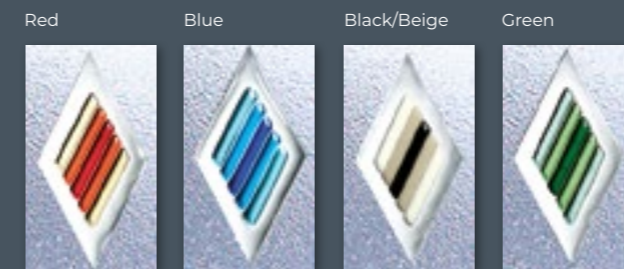

Balmoral One Classic Fused Jewel Red
Colour Red
Frame White